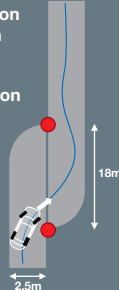

Evaluation condition
• Speed: 100km/h

● : Pylon
○ : Simulation point