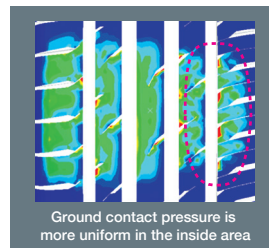

GROUND CONTACT PRESSURE

CAR TRAIL OF LANE CHANGE EVALUATION

Car Direction

Evaluation condition
• Speed: 100km/h

● : Pylon
○ : Simulation point

By optimizing the profile design, the strain of the bead and belt edge are reduced, ensuring the optimum ground contact pressure and ground shape during cornering, thereby improving stability.