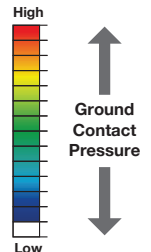

Evaluation condition
• Speed: 100km/h

● : Pylon
○ : Simulation point