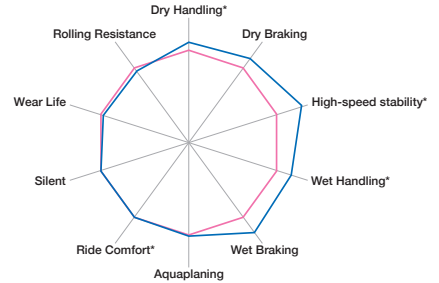

PROXES Comfort, available for car and SUV, was developed to provide **premium levels of stability and comfort** for relaxed and enjoyable everyday driving.

The new tread compound and internal structure of PROXES Comfort give the tyre enhanced stability at speed along with **confident handling and excellent braking**.

Dynamic performance improvements, combine with quiet, comfortable driving to make PROXES Comfort one of the most capable all-round tyres available.

ADVANCED TECHNOLOGY FROM JAPAN

Nano Balance Technology

PERFORMANCE CHART

*Note : Evaluations are subjective

Tire Size : 205/55R16 94V
Test Vehicle : Golf 8 (Wet/Dry braking),
Golf 7 (Other than the above)
Test Site : QAMTC Wuchang (Wet handling)
ATP Papenburg (Dry handling, Dry/Wet braking)
Miyazaki Tire Proving Ground (Other than the above)

PROXES Comfort
ECE Grade RRC: E~ C WET: A

PROXES CF2
ECE Grade RRC: E~ C WET: B